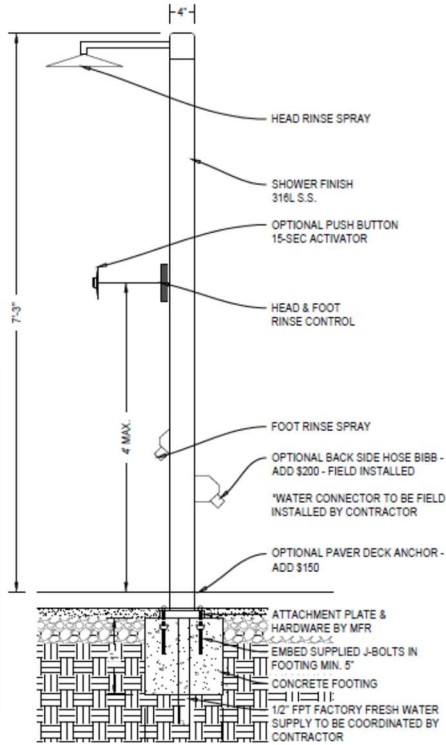

2023 FLORIDA BUILDING CODE (8TH EDITION),
ACCESSIBILITY

309 OPERABLE PARTS

309.1 GENERAL
OPERABLE PARTS SHALL COMPLY WITH 309.

309.2 CLEAR FLOOR SPACE
A CLEAR FLOOR OR GROUND SPACE COMPLYING WITH 305 SHALL BE PROVIDED.

309.3 HEIGHT
OPERABLE PARTS SHALL BE PLACED WITHIN ONE OR MORE OF THE REACH RANGES SPECIFIED IN 308.

309.4 OPERATION
OPERABLE PARTS SHALL BE OPERABLE WITH ONE HAND AND SHALL NOT REQUIRE TIGHT GRASPING, PINCHING OR TWISTING OF THE WRIST. THE FORCE REQUIRED TO ACTIVATE OPERABLE PARTS SHALL BE 5 POUNDS (22.2N) MAXIMUM.

ADA COMPLIANT CONTROL LOCATION