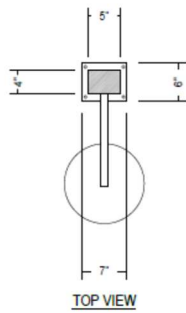

ADA compliant, DOH Commercial Pool Deck Shower