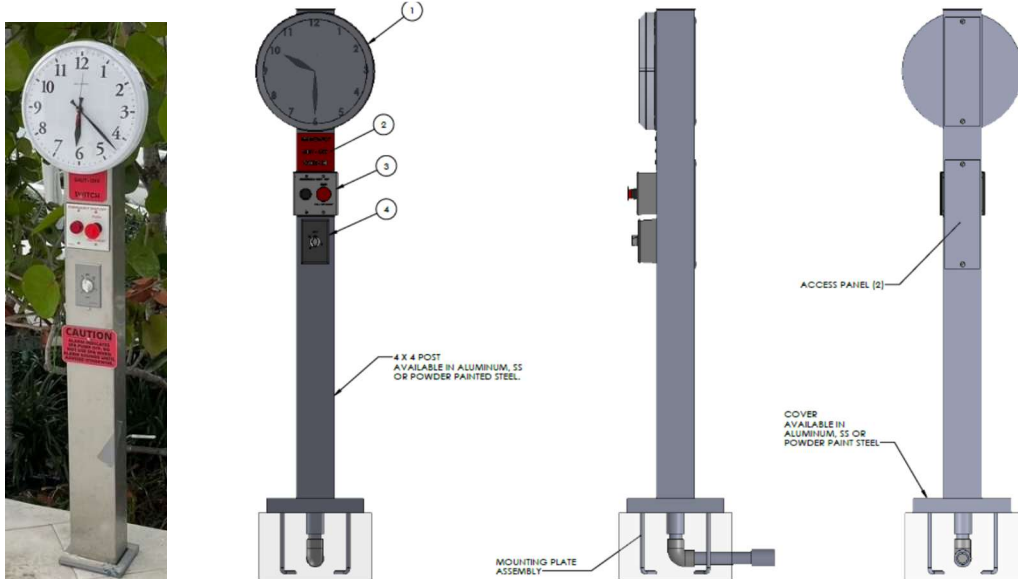

DOH Emergency Alarm Shut Off System

Stocked SS brushed finish post 5 in square, with mounting anchor.

EACTP Emergency /Alarm-Clock-Timer Post $3,896