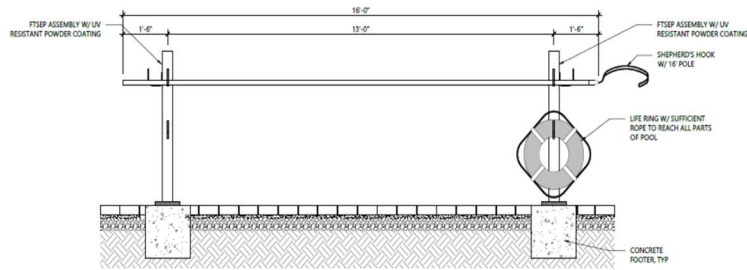

EACTP Emergency /Alarm-Clock-Timer Post \$3,896

NEW Wall mount

EACTW Emergency /Alarm-Clock-Timer \$4,250

Note - Wall Mount are built to order / shop drawing available. Email: mcwseg@gmail.com

OPTIONAL: powder coat add \$150 White, Green, Tan and add lead time 10 working days

OPTIONAL: POWER CONTROL CENTER EACPC 120v/230V UL power center \$1,800

Pricing may change without notice

Page 21

Set of TWO Pool Deck Safety Equipment Post

#SEPS-2 SS post 5 in square x 54in ht. with deck anchor **\$3,850** each set
Stocked powder coated WHITE