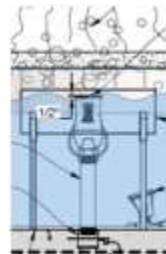

10.5 in dia, 2.5 in center port, 20 ft. power cord

FEG-M10.50-9C	9 watt cool white LED, 12 volt	$1,150.00
FEG-M10.50-12C	12 watt cool white LED, 12 volt	$1,390.00
FEG-M10.50-18C	18 watt cool white LED, 24 volt	$1,763.00*
FEG-M10.50-9RGBW	9 watt RGBW LED, 24 volt	$1,923.00*
FEG-M10-RLSS	Ring Light SS sump assy.	$1,445.00*

Available with any SS centre jet / nozzles -- add optional

Note: color changing lights require DMX control system, for details email

Note: All product with * indicates special order - lead time 3 weeks